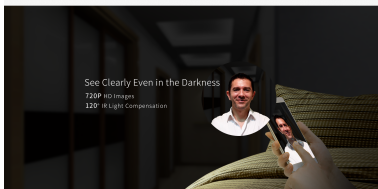

Smart Door Guardian

Night Vision Detection

Specifications	
Name	Smart Door Guardian
Model	WJ-20180801-001
Power	Rechargeable (Li-ion)
Power	Rechargeable (Li-ion)
Resolution	720P
Resolution	720P
Resolution	720P
Resolution	720P
Resolution	720P
Resolution	720P
Resolution	720P
Resolution	720P