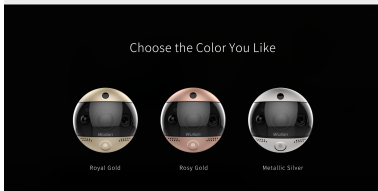

Smart Door Guardian

Night Vision Detection

Specifications	
Name	Smart Door Guardian
Model	WJ-20180801-001
Power	Rechargeable (Li-ion)
Power	Rechargeable (Li-ion)
Resolution	720P
Resolution	720P
Resolution	720P
Resolution	720P
Resolution	720P
Resolution	720P
Resolution	720P
Resolution	720P